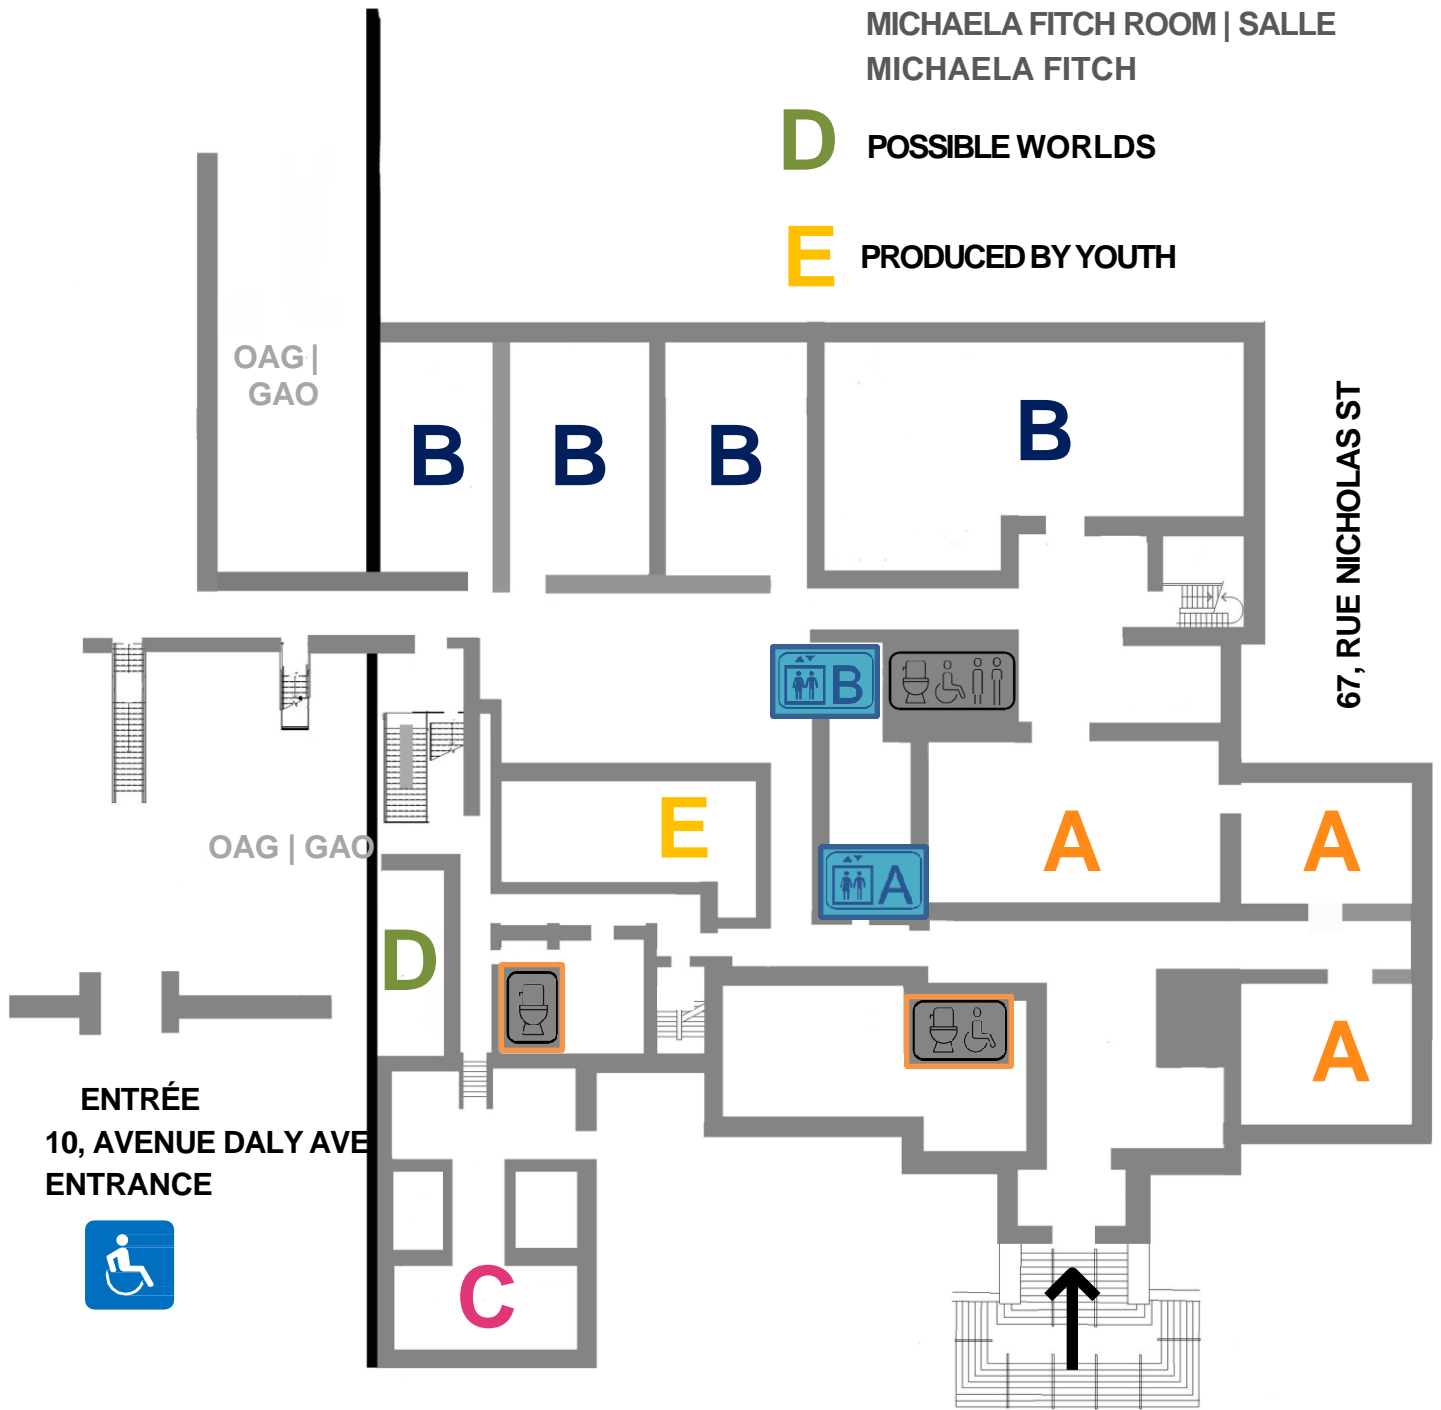

1

MAIN FLOOR ÉTAGE PRINCIPAL

- A** GALERIE SAW GALLERY
- B** DARC / LOOP / KNOT PROJECT SPACE /
WORKSPACE | ATELIER
- C** OTTAWA ARTS COUNCIL | CONSEIL DES
ARTS D'OTTAWA
OMIC | CIMO
MICHAELA FITCH ROOM | SALLE
MICHAELA FITCH
- D** POSSIBLE WORLDS
- E** PRODUCED BY YOUTH

ENTRÉE
10, AVENUE DALY AVE
ENTRANCE

ENTRÉE
2, AVENUE
DALY AVE
ENTRANCE

Gendered Accessible
Washrooms/ Toilettes
genrées accessibles

All-Gendered Accessible
Washrooms/ Toilettes neutres
accessibles

All-Gendered Washrooms/ Toilettes neutres

67, RUE NICHOLAS

2, AVENUE DALY AVE

Gendered Accessible Washrooms/Toilettes genrées accessibles

3

FLOOR ÉTAGE

A THEATRE / THÉÂTRE | STUDIO
BLACK BOX

B OTTAWA DANCE DIRECTIVE (ODD) | CENTRE
DE DANSE CONTEMPORAINE (CDC)
BOX/ STUDIO B

All-Gendered Washrooms/Toilettes neutres

N

0

FLOOR
ÉTAGE

A ARTENGINE

B CLUB SAW

C NORDIC LAB | LABO NORDIQUE

All-Gendered Accessible
Washrooms/Toilettes neutres
accessibles