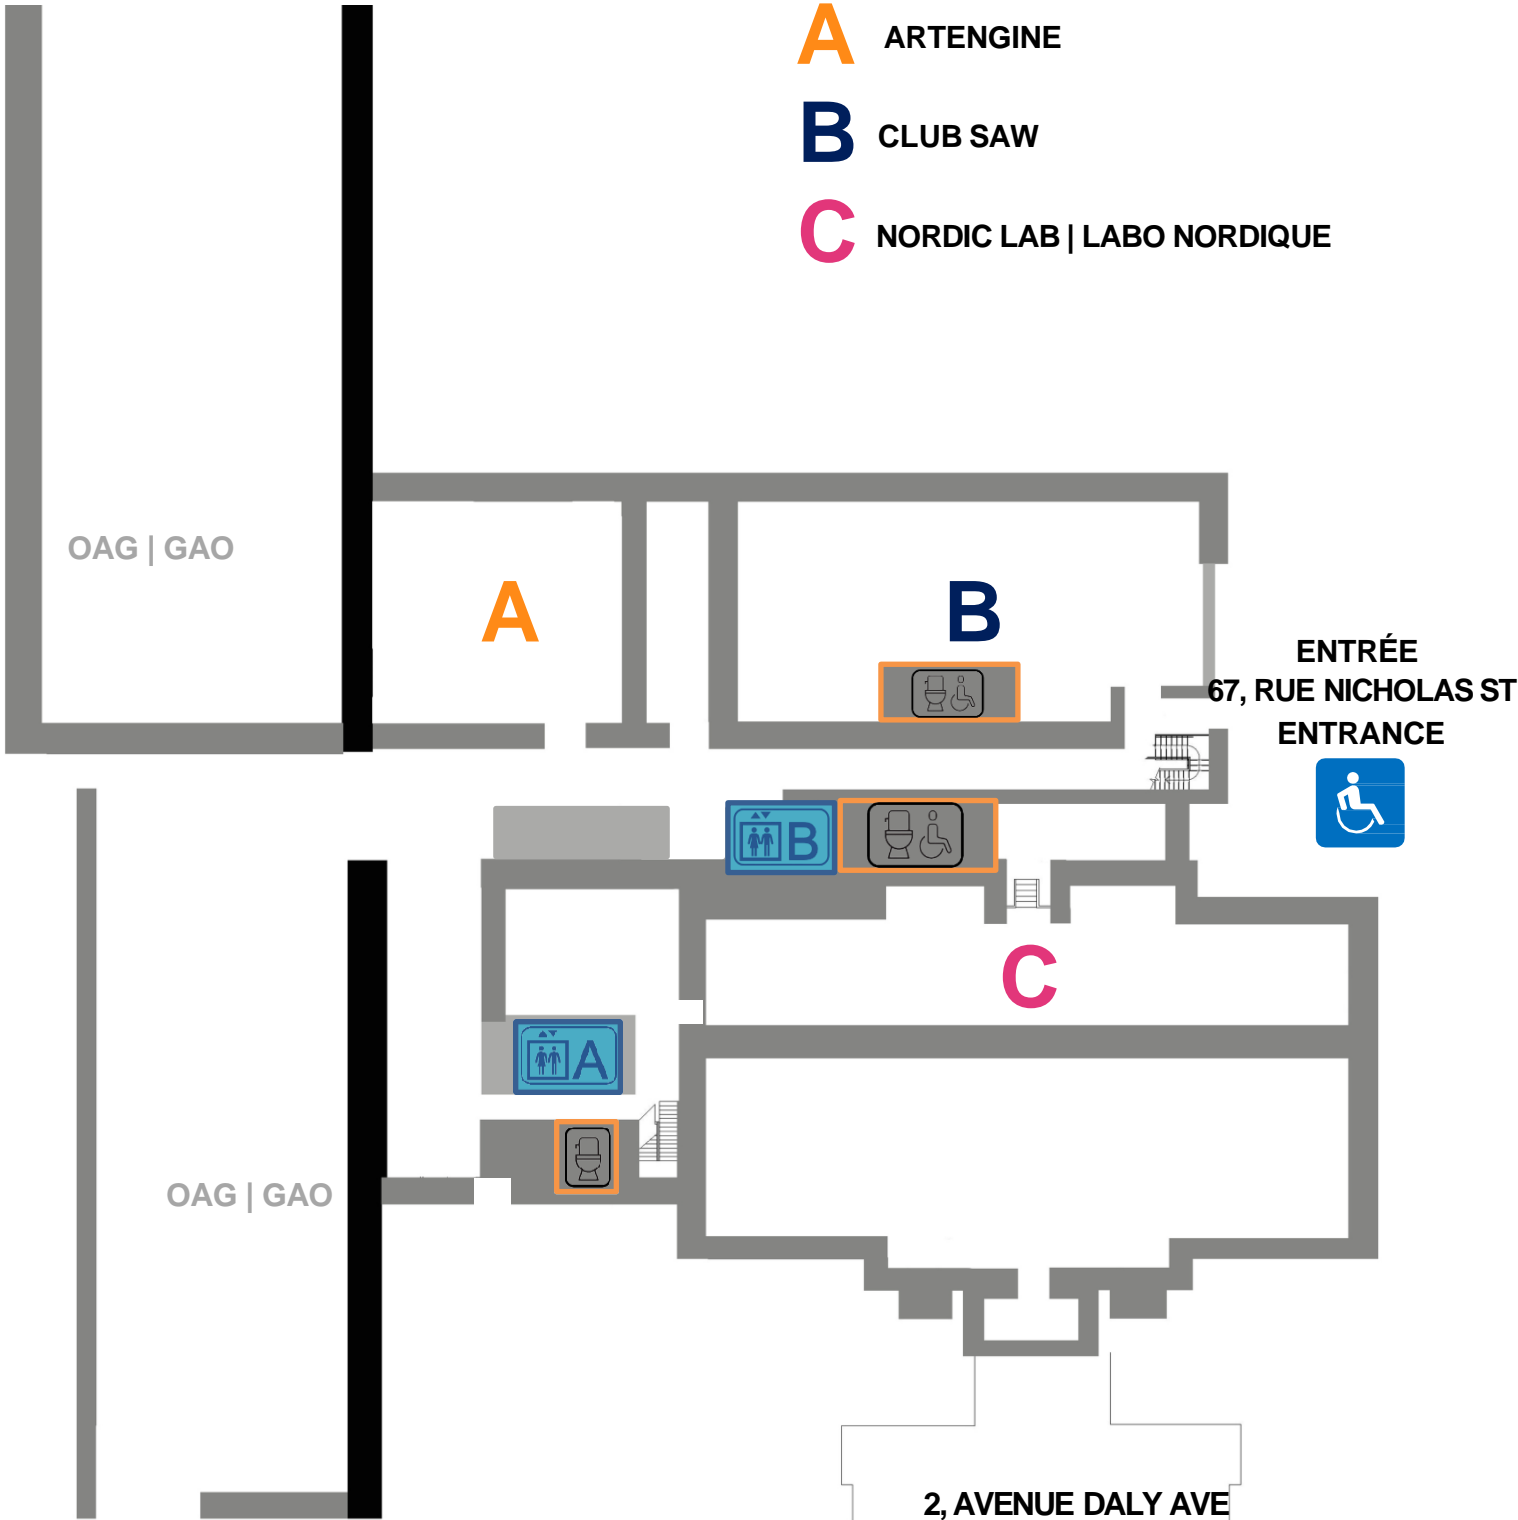

1

MAIN FLOOR ÉTAGE PRINCIPAL

- A** GALERIE SAW GALLERY
- B** DARC / LOOP / KNOT PROJECT SPACE /
WORKSPACE | ATELIER
- C** OTTAWA ARTS COUNCIL | CONSEIL DES
ARTS D'OTTAWA
OMIC | CIMO
MICHAELA FITCH ROOM | SALLE
MICHAELA FITCH
- D** POSSIBLE WORLDS
- E** PRODUCED BY YOUTH

ENTRÉE
10, AVENUE DALY AVE
ENTRANCE

ENTRÉE
2, AVENUE
DALY AVE
ENTRANCE

Gendered Accessible
Washrooms/ Toilettes
genrées accessibles

All-Gendered Accessible
Washrooms/ Toilettes neutres
accessibles

All-Gendered Washrooms/ Toilettes neutres

67, RUE NICHOLAS

2, AVENUE DALY AVE

Gendered Accessible Washrooms/Toilettes genrées accessibles

3

FLOOR ÉTAGE

A THEATRE / THÉÂTRE | STUDIO
BLACK BOX

B OTTAWA DANCE DIRECTIVE (ODD) | CENTRE
DE DANSE CONTEMPORAINE (CDC)
BOX/ STUDIO B

All-Gendered Washrooms/Toilettes neutres

N

0

FLOOR
ÉTAGE

A ARTENGINE

B CLUB SAW

C NORDIC LAB | LABO NORDIQUE

All-Gendered Accessible
Washrooms/Toilettes neutres
accessibles